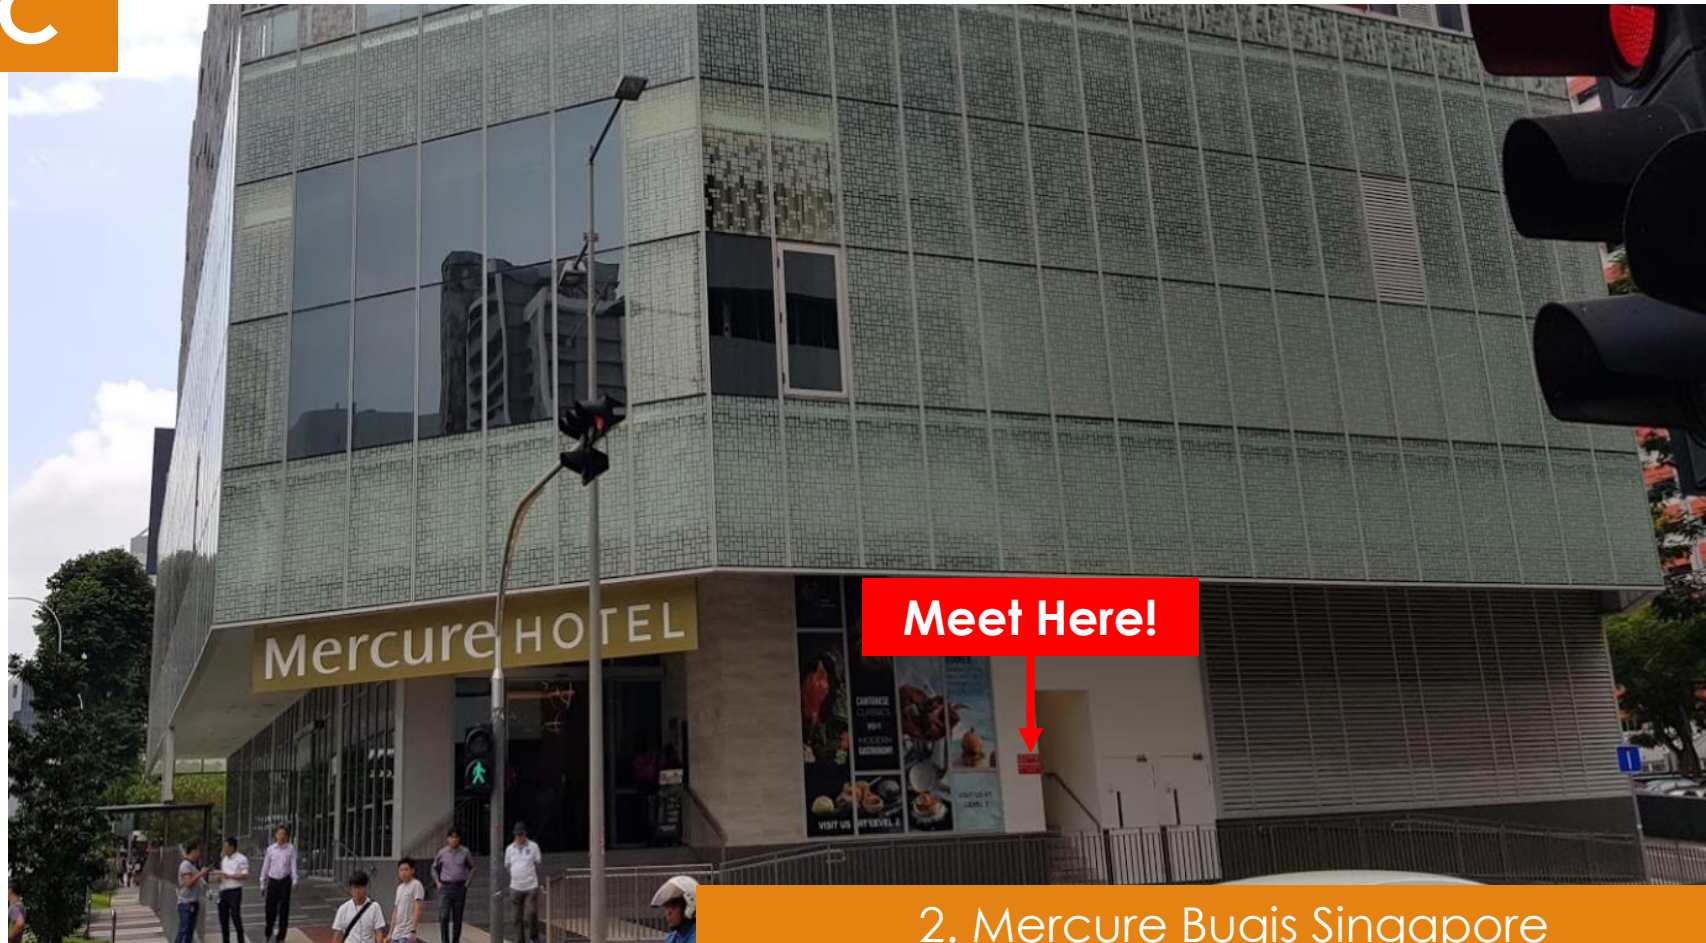

ROUTE C

2. Mercure Bugis Singapore
122 Middle Rd,
Singapore 188973
(65) 6521 6088